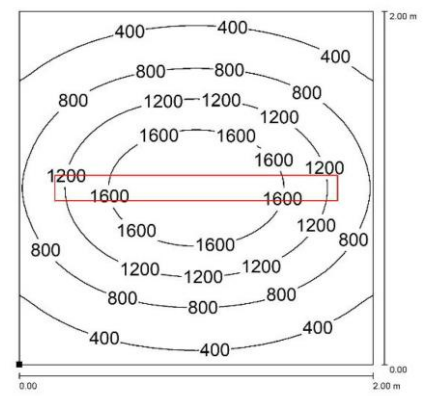

## DIMENSIONS (mm)

# PHOTOMETRIC DIAGRAMS

## 150° Flow beam

**RI0372S0x**

**RI0472S0x**

**RI0572S0x**

## ORDER CODES

Model	Description
<b>RI0372S01</b>	RIGEL VISION, 1000 mm, 150°, 60W, 230Vac, Cable 1,5m
<b>RI0372S02</b>	RIGEL VISION, 1000 mm, 150°, 60W, 230Vac, Cable 10m
<b>RI0372S03</b>	RIGEL VISION, 1000 mm, 150°, 60W, 230Vac, Cable 20m
<b>RI0472S01</b>	RIGEL VISION, 1300 mm, 150°, 80W, 230Vac, Cable 1.5m
<b>RI0472S02</b>	RIGEL VISION, 1300 mm, 150°, 80W, 230Vac, Cable 10m
<b>RI0472S03</b>	RIGEL VISION, 1300 mm, 150°, 80W, 230Vac, Cable 20m
<b>RI0572S01</b>	RIGEL VISION, 1598 mm, 150°, 100W, 230Vac, Cable 1.5m
<b>RI0572S02</b>	RIGEL VISION, 1598 mm, 150°, 100W, 230Vac, Cable 10m
<b>RI0572S03</b>	RIGEL VISION, 1598 mm, 150°, 100W, 230Vac, Cable 20m