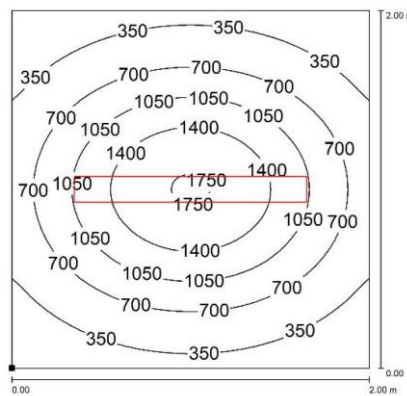

PHOTOMETRIC DIAGRAMS

150° Flow beam

RI0472S0x

ORDER CODES

Model	Description
RI0372S01	RIGEL VISION, 1000 mm, 150°, 60W, 230Vac, Cable 1,5m
RI0372S02	RIGEL VISION, 1000 mm, 150°, 60W, 230Vac, Cable 10m
RI0372S03	RIGEL VISION, 1000 mm, 150°, 60W, 230Vac, Cable 20m
RI0472S01	RIGEL VISION, 1300 mm, 150°, 80W, 230Vac, Cable 1.5m
RI0472S02	RIGEL VISION, 1300 mm, 150°, 80W, 230Vac, Cable 10m
RI0472S03	RIGEL VISION, 1300 mm, 150°, 80W, 230Vac, Cable 20m
RI0572S01	RIGEL VISION, 1598 mm, 150°, 100W, 230Vac, Cable 1.5m
RI0572S02	RIGEL VISION, 1598 mm, 150°, 100W, 230Vac, Cable 10m
RI0572S03	RIGEL VISION, 1598 mm, 150°, 100W, 230Vac, Cable 20m