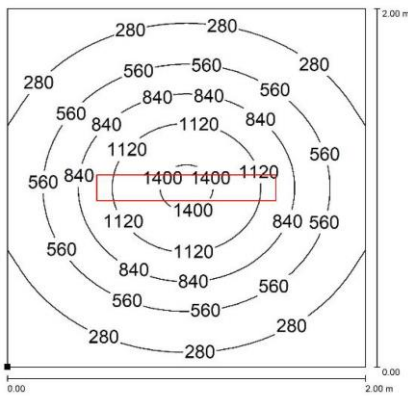

PHOTOMETRIC DIAGRAMS

150° Flow beam

RI0372S0x

ORDER CODES

Model	Description
RI0372S01	RIGEL VISION, 1000 mm, 150°, 60W, 230Vac, Cable 1,5m
RI0372S02	RIGEL VISION, 1000 mm, 150°, 60W, 230Vac, Cable 10m
RI0372S03	RIGEL VISION, 1000 mm, 150°, 60W, 230Vac, Cable 20m
RI0472S01	RIGEL VISION, 1300 mm, 150°, 80W, 230Vac, Cable 1.5m
RI0472S02	RIGEL VISION, 1300 mm, 150°, 80W, 230Vac, Cable 10m
RI0472S03	RIGEL VISION, 1300 mm, 150°, 80W, 230Vac, Cable 20m
RI0572S01	RIGEL VISION, 1598 mm, 150°, 100W, 230Vac, Cable 1.5m
RI0572S02	RIGEL VISION, 1598 mm, 150°, 100W, 230Vac, Cable 10m
RI0572S03	RIGEL VISION, 1598 mm, 150°, 100W, 230Vac, Cable 20m