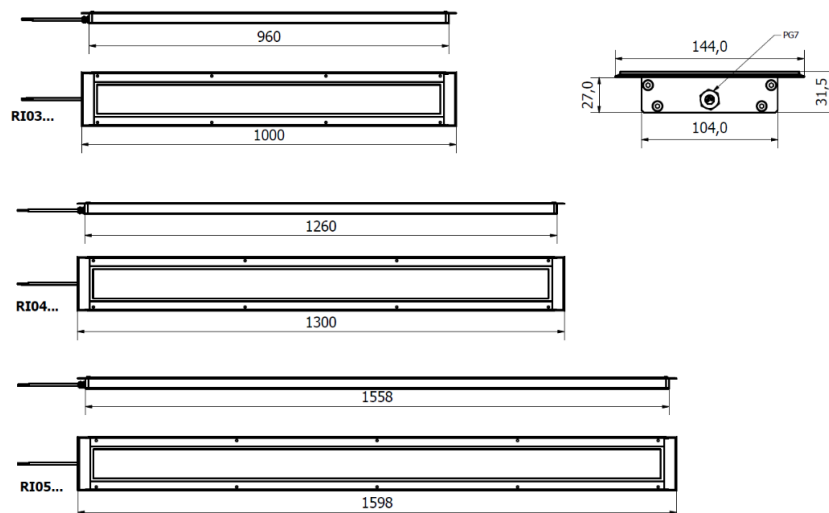

RIGEL connects directly to the 230VAC line, making the installation process smoother and incredibly quicker.

Like all CCEA spray booths luminaires, RIGEL excels for its exceptional luminous flux, robust mechanics and compact dimensions making it perfect even on very thin surfaces.

The greatly long lifetime rating (60,000 hours) and the excellent color rendering index (CRI 90) complete the impressive technical features of RIGEL.

- 3 lengths from 1000 mm to 1600 mm
- Power usage 60 W, 80 W and 100 W
- 230 Vac Power supply via 1,5 - 10 - 20 m cable
- Flush mounted - Installation in 4 minutes
- Light color temperature 6500 K + 3000K - CRI90
- 150° Light beam with linear tube effect
- LED lifespan (L 70) > 60,000 hours

## DIMENSIONS (mm)

## MECHANICAL FEATURES

Model	RI0372S01	RI0372S02	RI0372S03	RI0472S01	RI0472S02	RI0472S03	RI0572S01	RI0572S02	RI0572S03
Casing Material	Extruded aluminum								
Side Enclosers	Extruded aluminum								
Surface Treatment	Standard: 10 microns of natural aluminum solution oxidation								
Front Glass	Extra clear transparent tempered 4 mm thick glass								
Weight	~3,75 kg	~4,25 kg	~4,75 kg	~4,90 kg	~5,40 kg	~5,90 kg	~6,00 kg	~6,50 kg	~7,00 kg
Protection Index	IP67								
Impact Resistance	1.00 N m/s								
Operating Temperature	-20 °C to + 45 °C								
Installation	N° 8 M5 screws			N° 8 M5 screws			N° 10 M5 screws		