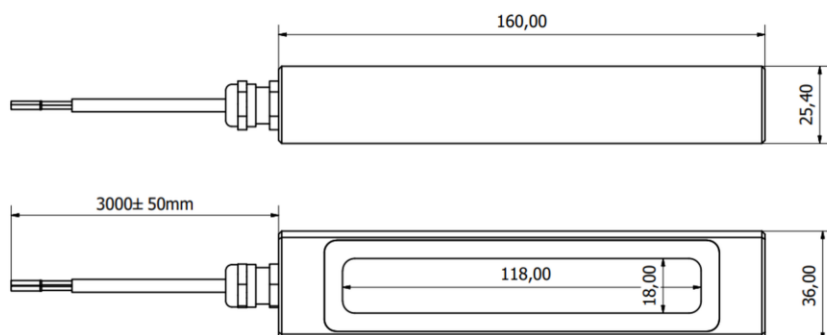

SU0121S02

SUBRA

PRODUCT FEATURES

Power usage	6 W
Power supply	24Vdc
Light source	LED
Electrical connection	Cable 3m (10ft)
Color temperature	5000 K, CRI 80
Luminous flux	485 lm
Efficiency	81 lm/W
Light beam angle	120°
Housing	Anodized aluminum
Front protection	Tempered satin glass
Protection index	IP69
Impact resistance	IK06
Operating temperature	-20 °C to + 45 °C (-04 °F to +113 °F)
Weight	0,35 kg (0,74 lb)
Agency approvals	CE, RoHS
Mounting	CLIP36, SUFX01

NOTE: Installation Height: 1m