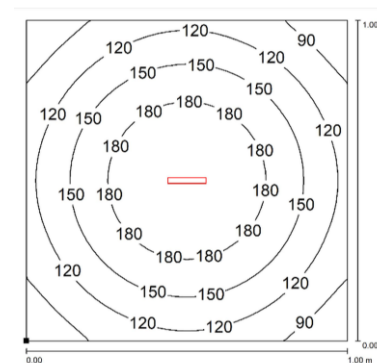

SU0121S02

SUBRA

PRODUCT FEATURES

Power usage	6 W
Power supply	24Vdc
Light source	LED
Electrical connection	Cable 3m (10ft)
Color temperature	5000 K, CRI 80
Luminous flux	485 lm
Efficiency	81 lm/W
Light beam angle	120°
Housing	Anodized aluminum
Front protection	Tempered satin glass
Protection index	IP69
Impact resistance	IK06
Operating temperature	-20 °C to + 45 °C (-04 °F to +113 °F)
Weight	0,35 kg (0,74 lb)
Agency approvals	CE, RoHS
Mounting	CLIP36, SUFX01

NOTE: Installation Height: 1m