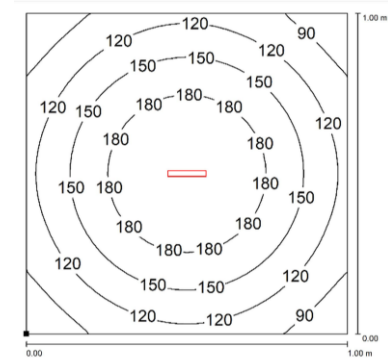

SU0121S01 SUBRA

PRODUCT FEATURES

Power usage	6 W
Power supply	24Vdc
Light source	LED
Electrical connection	Cable 3m (10ft)
Color temperature	5000 K, CRI 80
Luminous flux	485 lm
Efficiency	81 lm/W
Light beam angle	120°
Housing	Anodized aluminum
Front protection	Tempered satin glass
Protection index	IP65
Impact resistance	IK06
Operating temperature	-20 °C to + 45 °C (-04 °F to +113 °F)
Weight	0,35 kg (0,74 lb)
Agency approvals	CE, RoHS
Mounting	CLIP36, SUFX01

NOTE: Installation Height: 1m