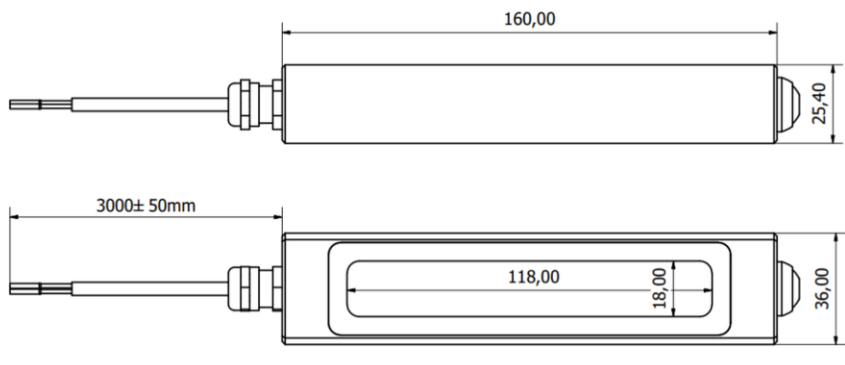

SU0121S01 SUBRA

PRODUCT FEATURES

Power usage	6 W
Power supply	24Vdc
Light source	LED
Electrical connection	Cable 3m (10ft)
Color temperature	5000 K, CRI 80
Luminous flux	485 lm
Efficiency	81 lm/W
Light beam angle	120°
Housing	Anodized aluminum
Front protection	Tempered satin glass
Protection index	IP65
Impact resistance	IK06
Operating temperature	-20 °C to + 45 °C (-04 °F to +113 °F)
Weight	0,35 kg (0,74 lb)
Agency approvals	CE, RoHS
Mounting	CLIP36, SUFX01

NOTE: Installation Height: 1m